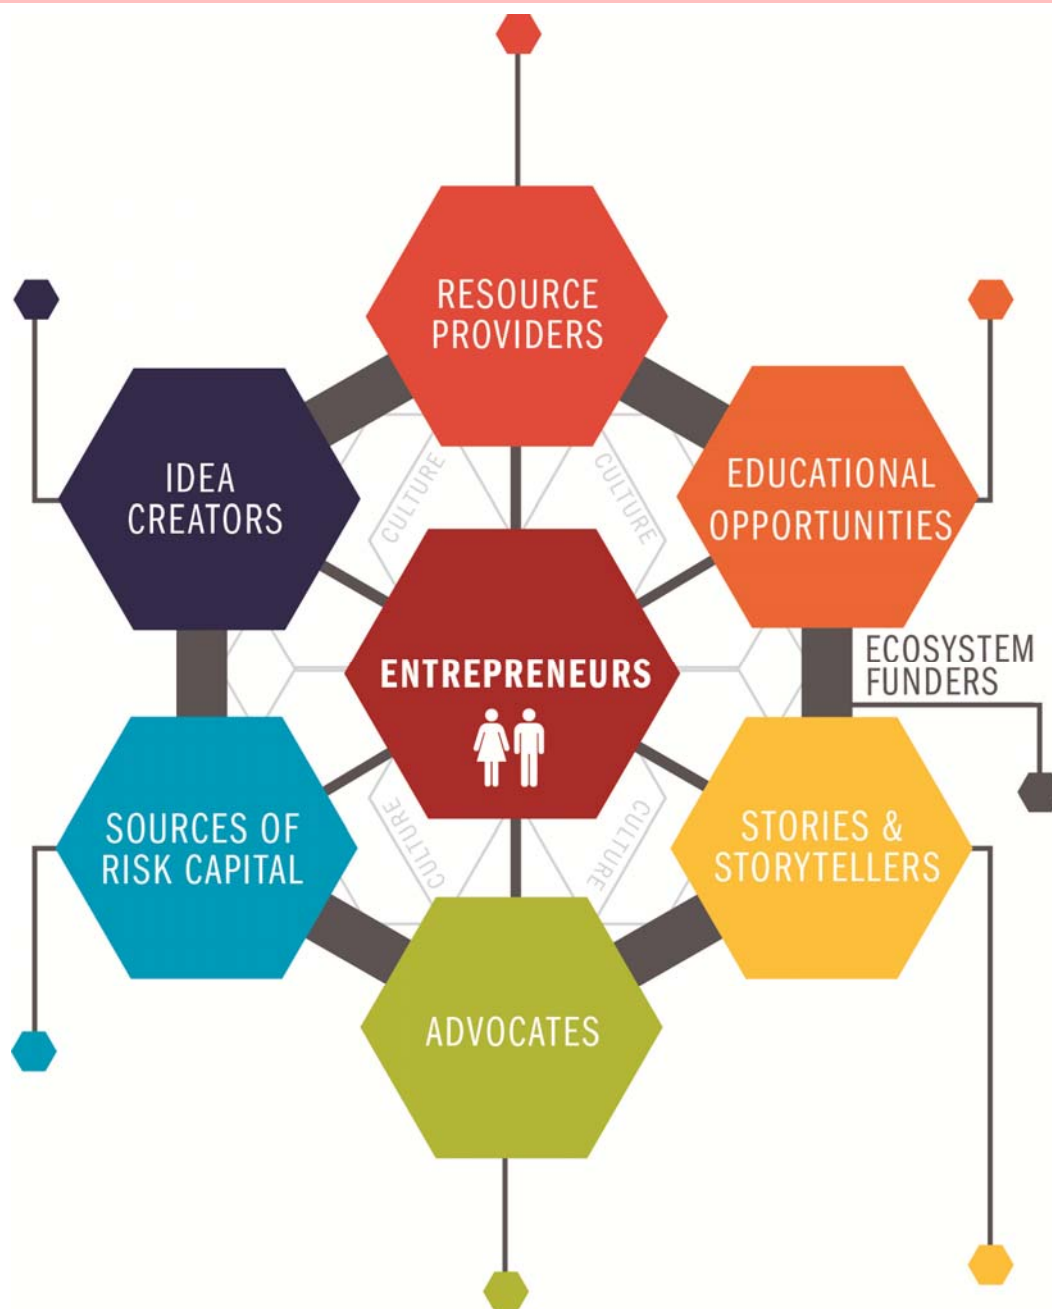

1. Allegheny College
   Barnes Center for BioTech Bus Dev @ Clarion U
   Bloom Collaborative
   Center for Applied Research and Intellectual Property Development at Clarion University
   Clarion University
   Corporations
   CO.STARTERS
   Edinboro University of Pennsylvania
   Entrepreneurial Leadership Center at Clarion University
   Erie Art Museum
   Erie Collegiate Innovation Showcase
   Fortis Institute in Erie (Formerly Tri-State Business Institute)
   Gannon University
   Great Lakes Institute of Technology
   Grove City College
   Ice House Entrepreneurship Program
   InnovationErie Design Competition
   Innovation Commons @ PSU Behrend
   Knowledge Park @ PSU Behrend
   Lake Erie College of Osteopathic Medicine (LECOM)

1. Ben Franklin Technology Partners of Central and Northern PA
   BlueTree Allied Angels
   Bridgeway Capital
   City of Erie Flagship Fund
   Corry Area Industrial Development Corporation
   Enterprise Development Fund of Erie County
   Erie Arts & Culture
   Erie Collegiate Innovation Showcase
   Erie County Gaming Revenue Authority
   Erie Innovation Fund
   Full Circle Investments
   Governor's Action Team; Northwest PA Office
   Greenville Area Economic Development Corporation
   IdeaFund
   Ignite Erie
   Innovation Erie Design Competition
   Northwest Pennsylvania Regional Planning and Development Commission

1. Allegheny College
   Bloom Collaborative
   Cathedral Preparatory School
   Clarion University
   Conneautville Elementary School
   Corry Higher Education Council
   Edinboro University of Pennsylvania
   Entrepreneurial Leadership Center at Clarion University
   Erie School District
   Fortis Institute in Erie (Formerly Tri-State Business Institute)
   Gannon University
   General McLane School District
   Great Lakes Institute of Technology
   Grove City College
   Junior Achievement
   Lake Erie College of Osteopathic Medicine (LECOM)
   Mercyhurst University
   Mercyhurst University - Institute for Intelligence Studies, Center for Information Research
   Economic Research Institute @ PSU Behrend
   Penn State Erie, The Behrend College
   Precision Manufacturing Institute
   Venango Training & Development Center
   Villa Maria Academy
   Other Educational Support Organizations

1. Ben Franklin Technology Partners of Central and Northern PA
   Bridgeway Capital
   City of Erie, Department of Economic & Community Development
   Erie Community Foundation
   Erie County Gaming Revenue Authority
   Erie Women's Fund
   Redevelopment Authorities
   United Way
   Utilities
   Business Associations

ATHENA Erie Ben Franklin Technology Partners of Central and Northern PA Booker T. Washington Development & Education Center eCenter@LindenPointe Emerge 2040 Erie Community Foundation Erie County Gaming Revenue Authority Erie Women's Fund	Governor's Action Team; Northwest PA Office Innovation Collaborative Manufacturers' & Business Association Northwest PA Workforce Investment Board Northwest PREP Region Business/Trade Associations Corporations Chambers of Commerce Government/Policy makers

1. Ben Franklin Technology Partners Newsletter
   Emerge 2040
   Innovation Collaborative
   Radius CoWork
   All Media
   One-to-One Communications
   Other Communication Partners

Innovation Collaborative